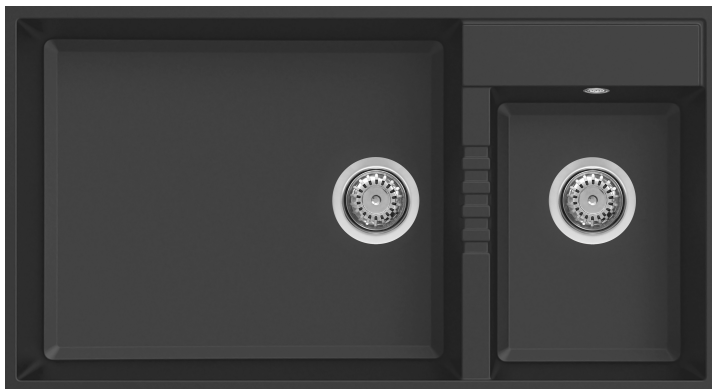

Product Specification Sheet

ELGT445-40
ELMT445-79

Elleci Square UNDER MOUNT

ELGT445-40 Black
 ELMT445-79 Aluminium

Corner Radius: 10mm

Includes 90mm waste and overflow

Min Cab Width: 950mm

Accessories Available (optional)

BFDDB
 DRAINING BASKET
 390 X 325mm

BFDRMB
 ROLLER MAT
 480 X 450mm

Black
 Gold
 Bronze

E&OE – it is recommended all measurements are taken directly from the product. Specification subject to change without notice, always consult the literature supplied with the product. Coloured images are indicative only.