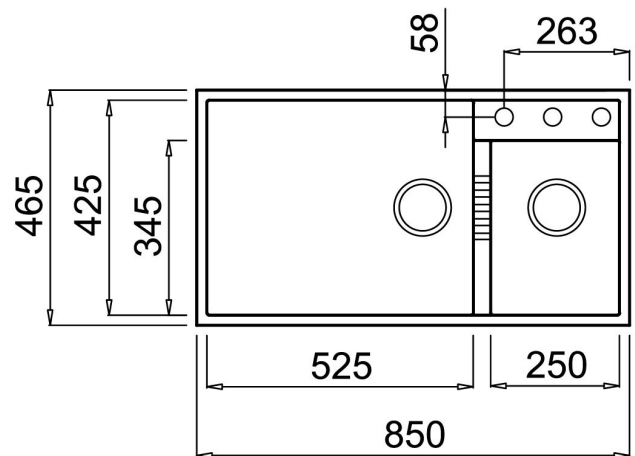

Product Specification Sheet

ELGT445-40
ELMT445-79

Elleci Square UNDER MOUNT

ELGT445-40 Black
 ELMT445-79 Aluminium

Corner Radius: 10mm

Includes 90mm waste and overflow

Min Cab Width: 950mm

Accessories Available (optional)

BFDDB
 DRAINING BASKET
 390 X 325mm

BFDRMB
 ROLLER MAT
 480 X 450mm

Black
 Gold
 Bronze

E&OE – it is recommended all measurements are taken directly from the product. Specification subject to change without notice, always consult the literature supplied with the product. Coloured images are indicative only.